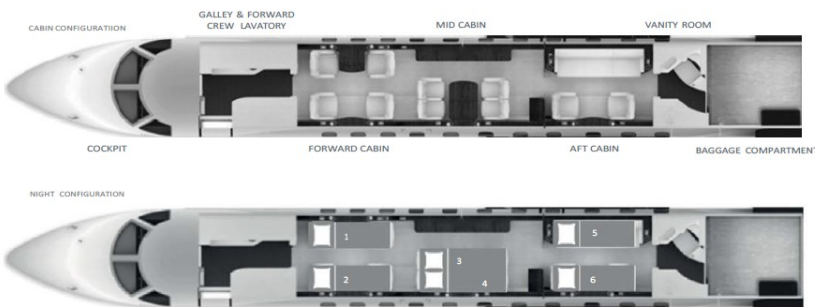

General

Registration	: T 7 - M P I
Operator	: CEOJETSET
YOM	: 2007 ref 2016
Home base	: Jakarta (WIHH)

Capacity

Seats	: 13
Crew	: 2 pilots, 1 flight attendant
Baggage	: 20 large suitcases standard size (286 Cu.ft)

Performance

Range	: 3,272nm
Average speed	: 424 kts / 785 km/h

Cabin Dimensions

Length	: 15.13m
Width	: 2.05m
Height	: 1.82m

Inflight Entertainment System

Entertainment	: CD, DVD
---------------	-----------